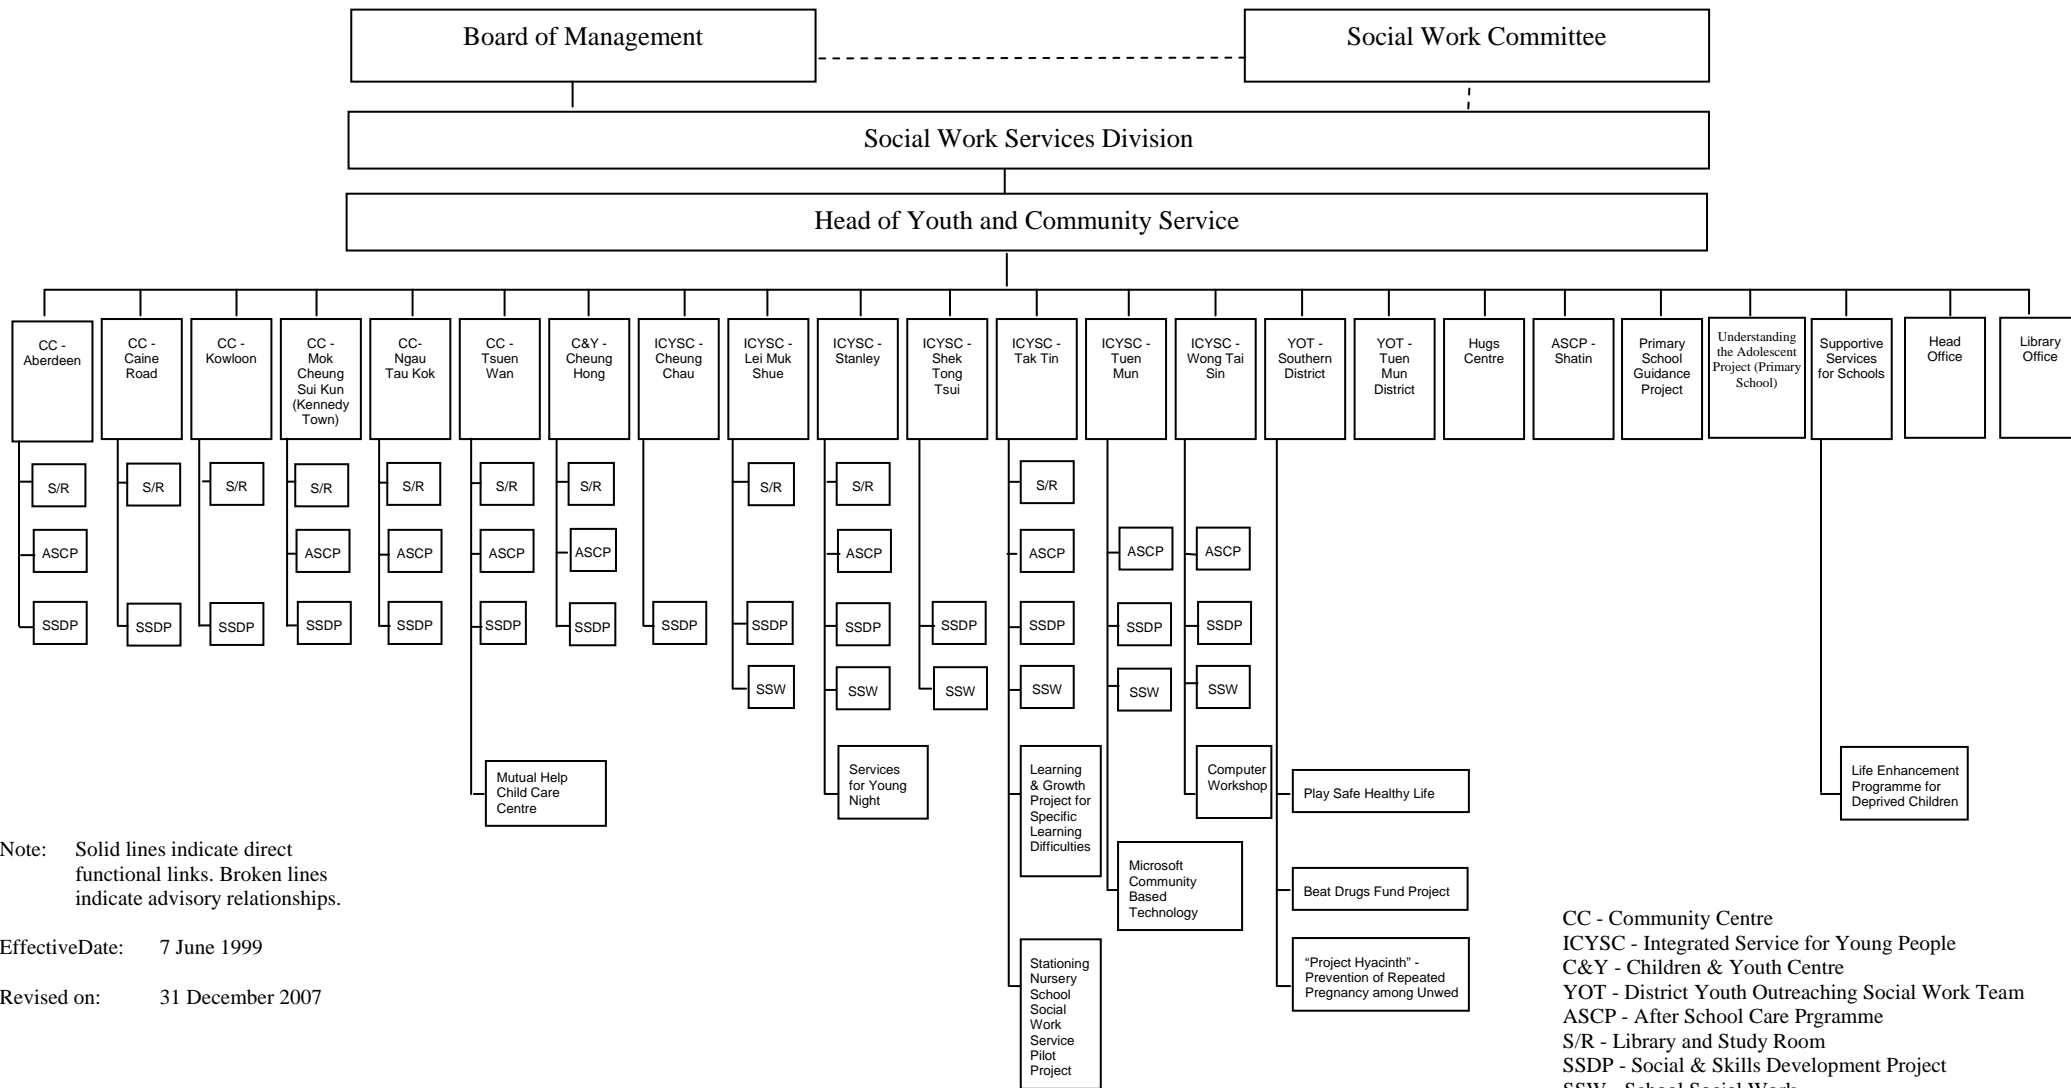

## Caritas – Hong Kong Youth and Community Service Organizational Chart

Note: Solid lines indicate direct functional links. Broken lines indicate advisory relationships.

EffectiveDate: 7 June 1999

Revised on: 31 December 2007

CC - Community Centre  
 ICYSC - Integrated Service for Young People  
 C&Y - Children & Youth Centre  
 YOT - District Youth Outreaching Social Work Team  
 ASCP - After School Care Programme  
 S/R - Library and Study Room  
 SSDP - Social & Skills Development Project  
 SSW - School Social Work

### 香港明愛青少年及社區服務組織一覽表

註： 實線代表直接功能關係，  
虛線代表諮詢關係。

生效日期： 1999年6月7日

更新日期： 2007年12月31日