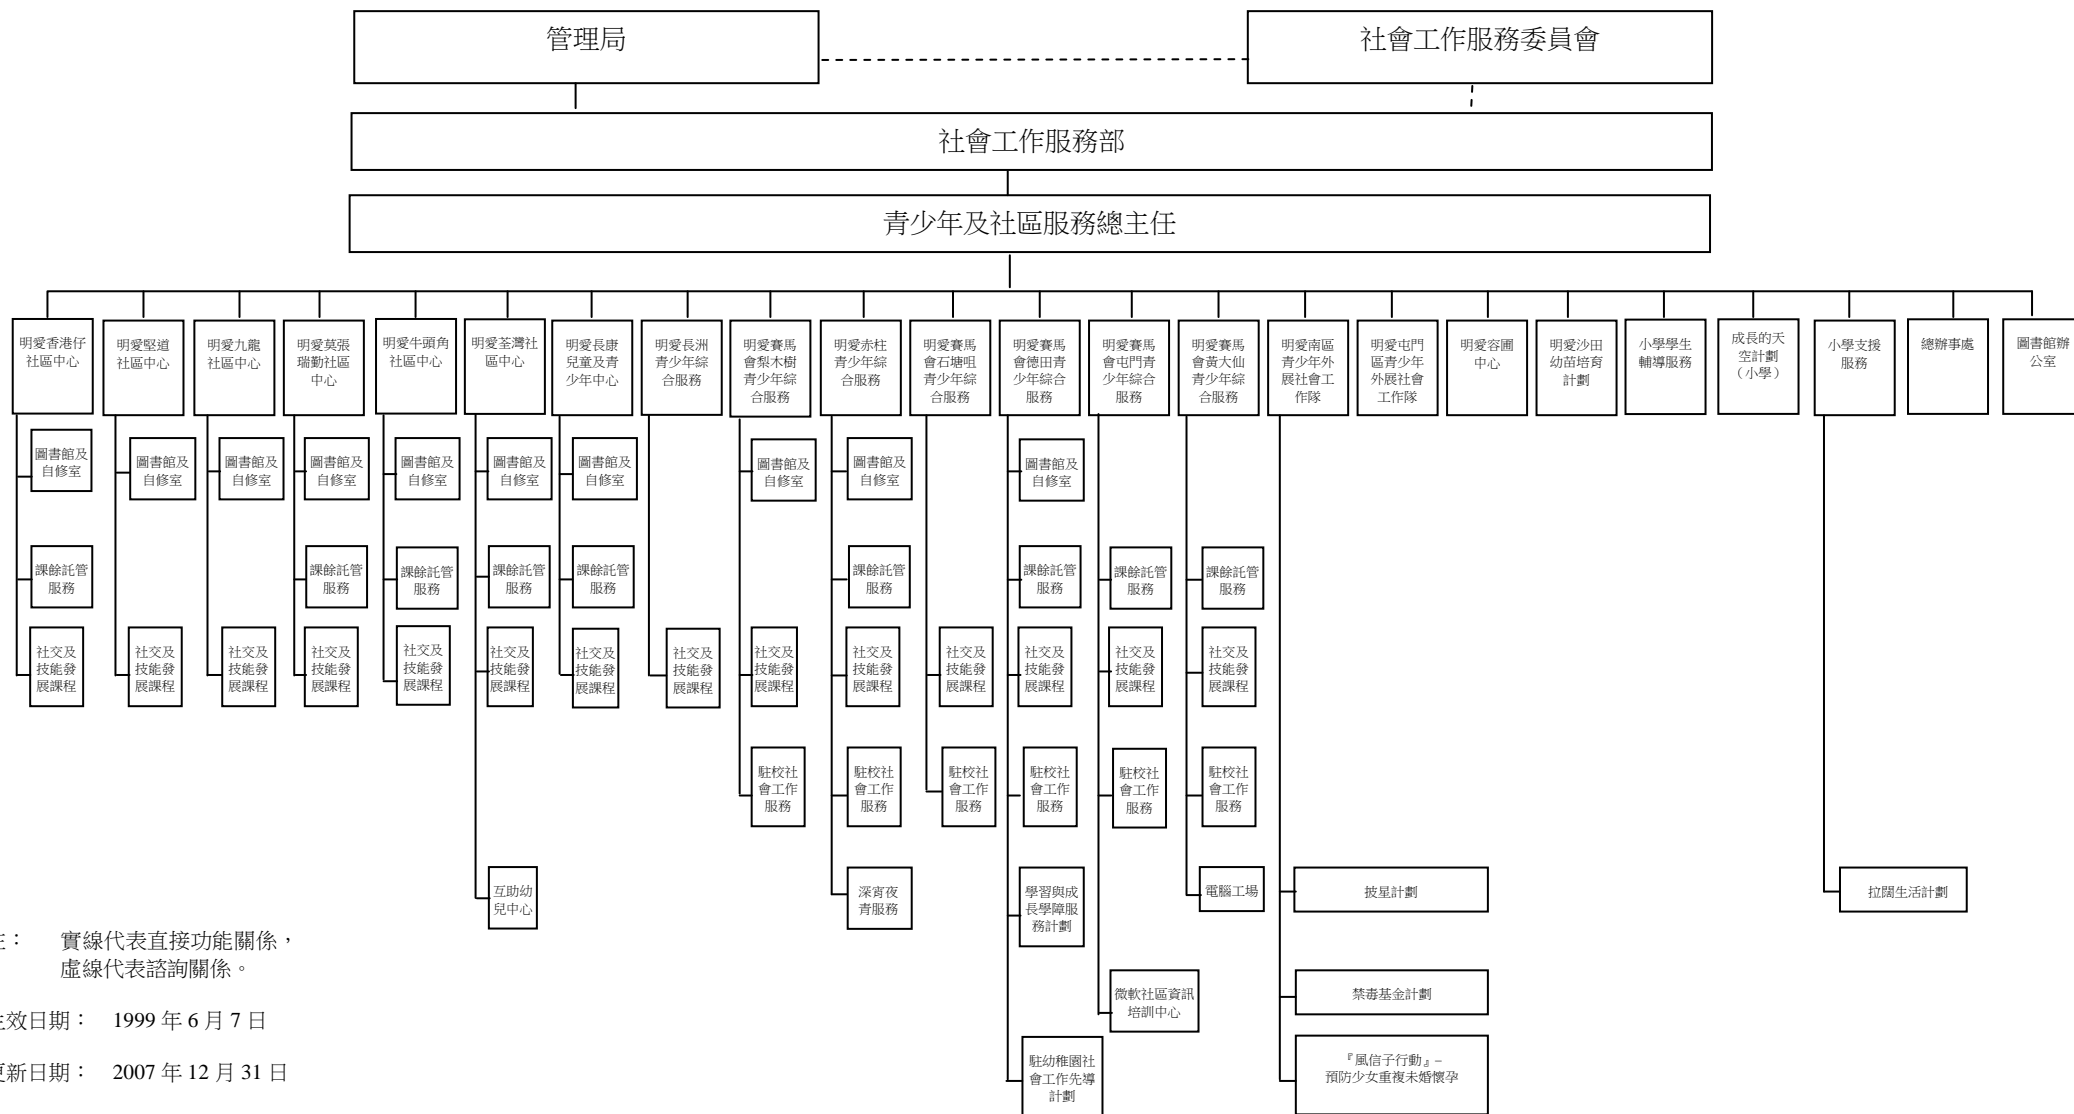

## Caritas – Hong Kong Youth and Community Service Organizational Chart

Note: Solid lines indicate direct functional links. Broken lines indicate advisory relationships.

EffectiveDate: 7 June 1999

Revised on: 31 December 2007

CC - Community Centre  
 ICYSC - Integrated Service for Young People  
 C&Y - Children & Youth Centre  
 YOT - District Youth Outreaching Social Work Team  
 ASCP - After School Care Programme  
 S/R - Library and Study Room  
 SSDP - Social & Skills Development Project  
 SSW - School Social Work

### 香港明愛青少年及社區服務組織一覽表

註： 實線代表直接功能關係，  
虛線代表諮詢關係。

生效日期： 1999年6月7日

更新日期： 2007年12月31日