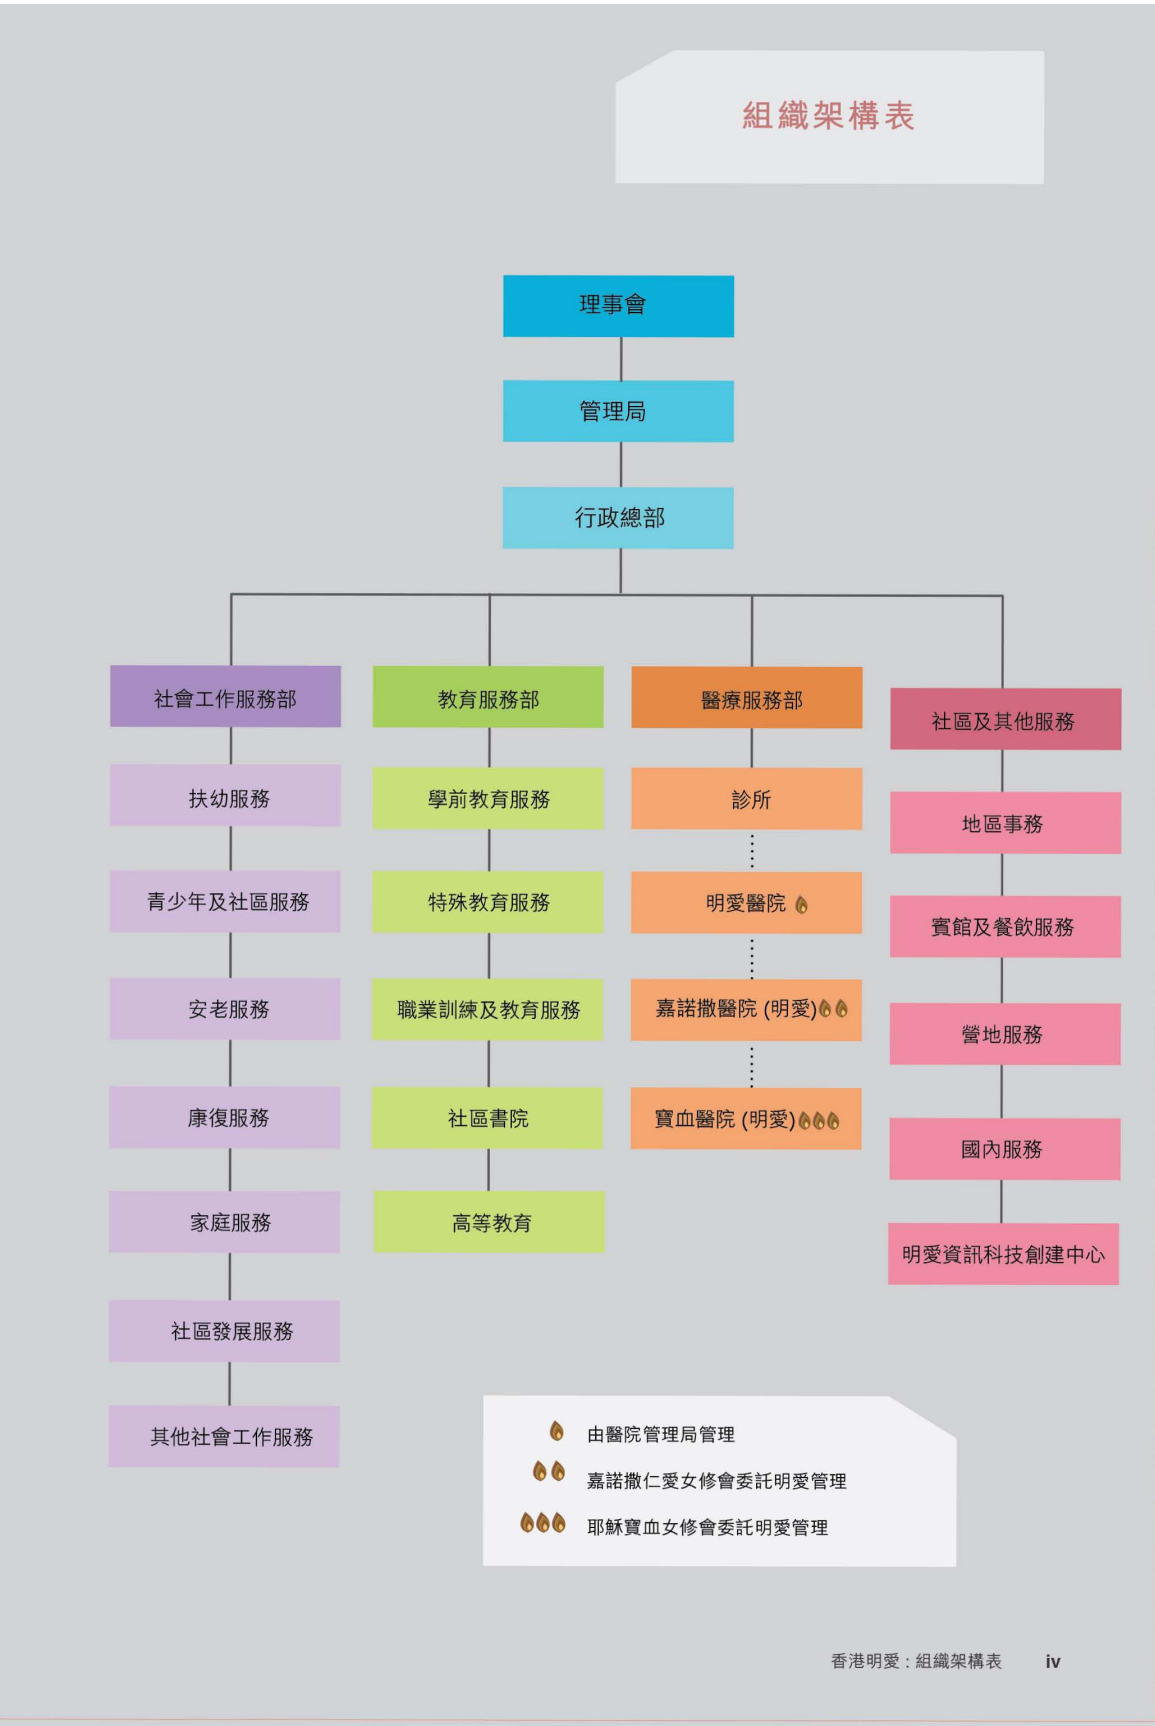

Organizational Chart of Caritas - Hong Kong 香港明愛組織架構

Organizational Chart of Caritas - Hong Kong 香港明愛組織架構